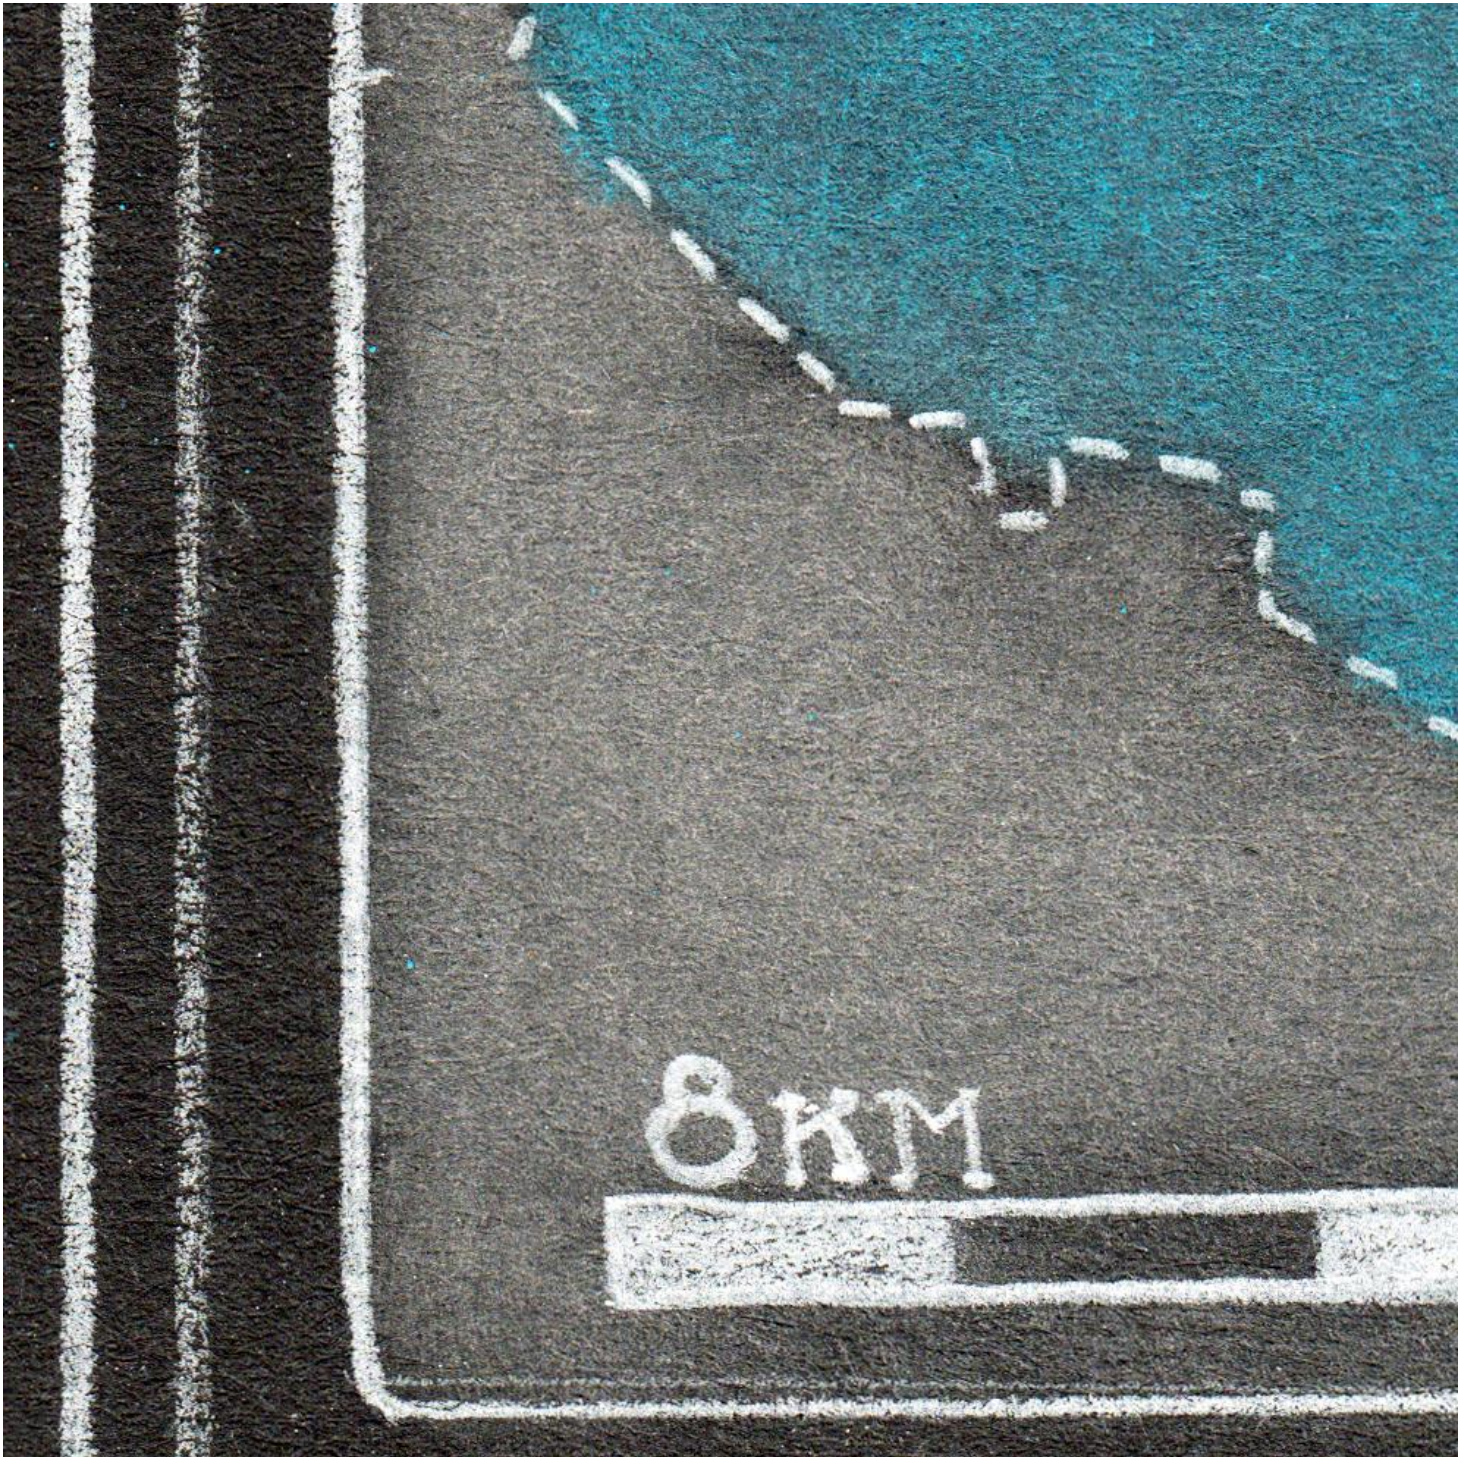

Flashmob „Inseln versenken“
Motiv-Vorlage: Chongming
Teilbild 12 von 20